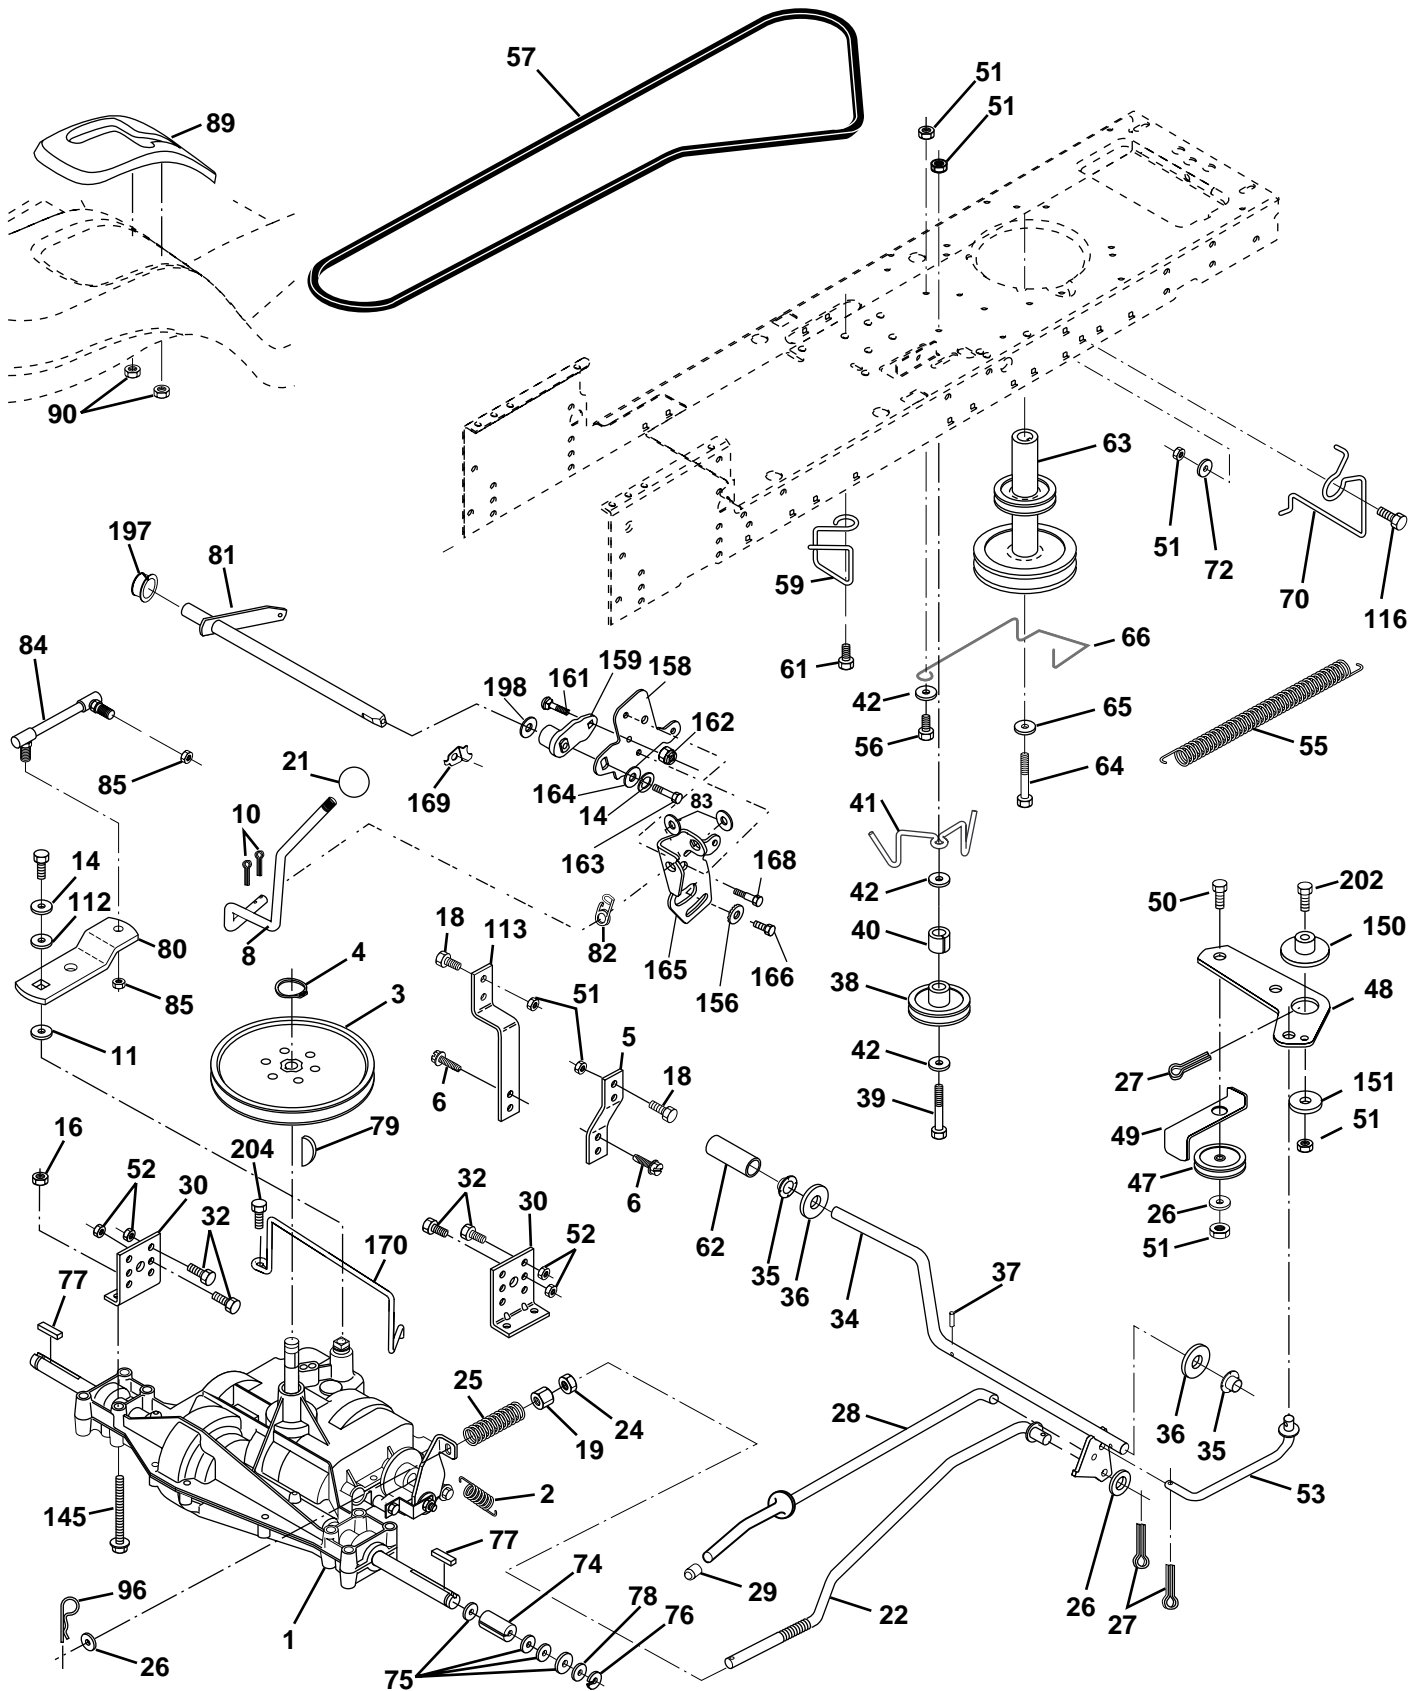

REPAIR PARTS

TRACTOR - MODEL NO. LT13 (J81342E), PRODUCT NO. 954 13 00-35

DRIVE

REPAIR PARTS

TRACTOR - MODEL NO. LT13 (J81342E), PRODUCT NO. 954 13 00-35

DRIVE

KEY NO.	PART NO.	DESCRIPTION	KEY NO.	PART NO.	DESCRIPTION
1	-----	Transaxle Peerless 206-545C Order parts from transaxle manufacturer	62	532124872	Cover Pedal Round
2	532146682	Spring Return Brake T/a Zinc	63	532140186	Engine Pulley LT/YT
3	532123666	Pulley Transaxle 18" tires	64	871170764	Bolt Hex
4	812000028	Ring Retainer #5100-62	65	810040700	Washer Lock Hvy Hlcl Spr 7/16
5	532121520	Strap Torque 30 Degrees	66	532154778	Keeper Belt Engine Foolproof
6	817490512	Screw Thdrol 5/16-18 X 3/4 TYT	70	532134683	Guide Belt Mower Drive RH
8	532165866	Rod Shift Fender Adjust Lt	72	819132012	Washer 13/32 X 1-1/4 X 12 Ga
10	876020416	Pin Cotter 1/8 X 1 Cad	74	532137057	Spacer Axle
11	532105701	Washer Plate Shf 388 Sq Hole	75	532121749	Washer 25/32 X 1 1/4 X 16 Ga
13	874550412	Bolt 1/4-28 Unf Gr 8 W/Patch	76	812000001	E-ring#5133-75
14	810040400	Washer Lock Hvy Helical	77	532123583	Key Square 2 0 X 1845/ 1865
18	874780616	Bolt, Fin Hex 3/8-16 UNC x 1 Gr. 5	78	532121748	Washer 25/32 X 1-5/8 X 16 Ga
19	873800600	Nut Lock 3/8-16 Unc	79	532125096	Key Woodruff #9 3/16 x 3/4
21	532140845	Knob	80	532131486	Arm Shift
22	532130804	Rod Brake Blk Zinc 26 840	81	532165594	Shaft Asm Cross 18"t
24	873350600	Nut Hex Jam 3/8-16 Unc	82	532165711	Spring Torsion T/a
25	532106888	Spring Rod Brake 2 00 Zinc	83	819171216	Washer 17/32 X 3/4 X 16 Ga
26	819131316	Washer 13/32 X 13/16 X 16 Ga	84	532166228	Link Transaxle
27	876020412	Pin Cotter 1/8 X 3/4 Cad	85	532150360	Nut Lock Center 1/4 - 28 FNTHD
28	532145204	Rod Brake Parking LT/YT	89	532166556	Console Shift STLT
29	532071673	Cap Brake Parking Black	90	532124346	Nut Self-thd Wsh-hd 1/4 Zinc
30	532130807	Bracket Mtg Transaxle	96	532124788	Retainer Spring 1"
32	874760512	Bolt Hex Hd 5/16-18unc X 3/4	112	819091210	Washer 9/32 x 3/4 x 10 Ga.
34	532155071	Shaft Asm Pedal Foot	113	532127285	Strap Torque LT
35	532120183	Bearing Nylon Blk 629 Id	116	872110610	Bolt Rdhd Sq Neck 3/8-16 x 1.25
36	819211616	Washer 21/32 X 1 X 16 Ga	145	874490540	Bolt Hex 5/16-18 Gr. 5
37	532124963	Pin Roll 3/16 X 1"	150	532165850	Bushing Bellcrank Grd Drive
38	532131494	Pulley Idler Flat	151	819133210	Washer 13/32 x 2 x 10 Ga.
39	872110622	Bolt RDHD 3/8-16 Unc x 2-3/4 Gr. 5	156	532166002	Washer Srrted 5/16ID x 1.125
40	532124965	Spacer Split 395 X 59 Bzp	158	532165589	Bracket Shift Mount
41	532165838	Keeper Belt Idler Flat	159	532165494	Hub Tapered Flange Shift Lt
42	819131312	Washer 13/32 X 13/16 X 12 Ga	161	872140406	Bolt Rdhd Sqnk 1/4-20 x 3/4 Gr 5
47	532127783	Pulley Idler V Groove Plastic	162	873680400	Nut Crownlock 1/4-20 Unc
48	532154407	Bellcrank Clutch Grnd Driv	163	874780416	Bolt Hex Fin 1/4-20 Unc x 1 Gr 5
49	532123205	Retainer Belt Style Spring	164	819091010	Washer 5/8 x .281 x 10 Ga
50	874760624	Bolt Hex Hd 3/8-16unc X 1-1/2	165	532165623	Bracket Pivot Lever
51	873680600	Nut Crownlock 3/8-16 Unc	166	532166880	Screw 5/16-18 x 5/8
52	873680500	Nut Crownlock 5/16-18 Unc	168	532165492	Bolt Shoulder 5/16-18 x .561
53	532105710	Link Clutch	169	532165580	Plate Fastening Lt
55	532105709	Spring Return Clutch 6 75	170	532165849	Keeper Belt Transaxle Gear
56	874760620	Bolt Fin Hx 3/8-16 X 1/4	197	532169613	Nyliner Snap-In
57	531013136	V-Belt Ground Drive 95 25	198	532169593	Washer Nyl 7/8 ID x 105"
59	532169691	Keeper Belt Span Ctr	202	872110612	Bolt Carr. SH 3/8-16 x 1-1/2 Gr. 5
61	817060512	Screw 5/16-18 x 3/4 SMGML	204	817060516	Screw 5/16-18 x 1 SMGML

NOTE: All component dimensions given in U.S. inches
1 inch = 25.4 mm