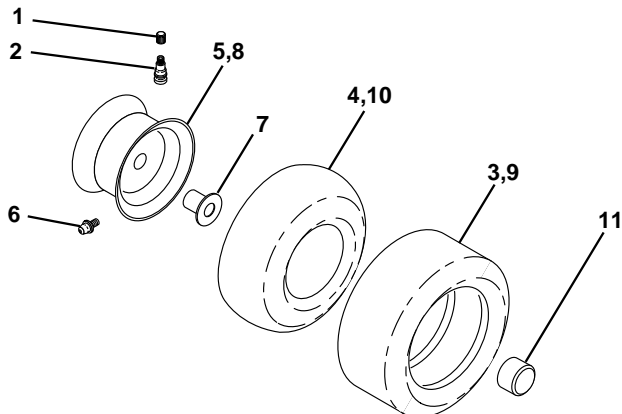

KEY NO.	PART NO.	DESCRIPTION
12	532121246	Bracket Mounting Switch
13	532121248	Bushing Snap Blk Nyl 50 Id
14	872050412	Bolt Rdhd Sqnk 1/4-20x1-1/2
15	532134300	Spacer Split 28x96 Yel Zinc
16	532121250	Spring Cprsn 1.27 Blk Pnt
17	532123976	Nut Lock 1/4 Lge Flg Gr 5 Zinc
21	532171852	Bolt SHLD 5/16-18 Unc-2A
22	873800500	Nut Hex Lock W/Ins 5/16-18
24	819171912	Washer 17/32 X 1-3/16 X 12 Ga.
25	532127018	Bolt Shoulder 5/16-18 X 62

NOTE: All component dimensions given in U.S. inches.
1 inch = 25.4 mm

REPAIR PARTS

TRACTOR - MODEL NO. LT13 (J81342E), PRODUCT NO. 954 13 00-35

DECALS

KEY NO.	PART NO.	DESCRIPTION	KEY NO.	PART NO.	DESCRIPTION
1	532126187	Decal 100 DBA	12	532159736	Decal Chassis Hot Muffler
2	532152262	Decal Grille	13	532159737	Decal Brake/Clutch Symbol LT
3	532170598	Decal Hood RH	14	532160396	Decal V-Belt Schematic
4	532170599	Decal Hood LH	15	532162598	Decal Drawbar Load Limit
5	532170848	Decal HP Engine	16	532140837	Decal Saddle Brake Parking
6	532145437	Decal Europe Stand CE	20	532145005	Decal Bat Dan/Psn
7	532170565	Decal, Ins. Strg Whl.	--	532171284	Pad Footrest LH STLT
8	532145494	Decal Mower Cutfinger	--	532171285	Pad Footrest RH STLT
9	532141761	Decal Fender Jonsered	--	532138311	Decal Handle Lift Height Adjust
10	532145498	Decal Read Owner's Manual Syms.	--	532171913	Manual Operator's (Euro.)
11	532162927	Decal Hood Insert B&S White	--	532171914	Manual Operator's (Scan.)

WHEELS & TIRES

KEY NO.	PART NO.	DESCRIPTION
1	532059192	Cap Valve Tire
2	532065139	Stem Valve
3	532106222	Tire F Ts 15 X 6 0 - 6 Service
4	532059904	Tube Front (Service Item Only)
5	532138336	Rim Asm 6"front Silver Service
6	532124957	Fitting Grease (Front Wheel Only)
7	532124959	Bearing Flange (Front Wheel Only)
8	532138337	Rim Asm 8"rear Silver Service
9	532106268	Tire R Ts 18x9 5-8 C Service
10	532124926	Tube Rear (Service Item Only)
11	532104757	Cap Axle Blk 1 50 X 1 00
--	532144334	Sealant, Tire (10 oz. Tube)