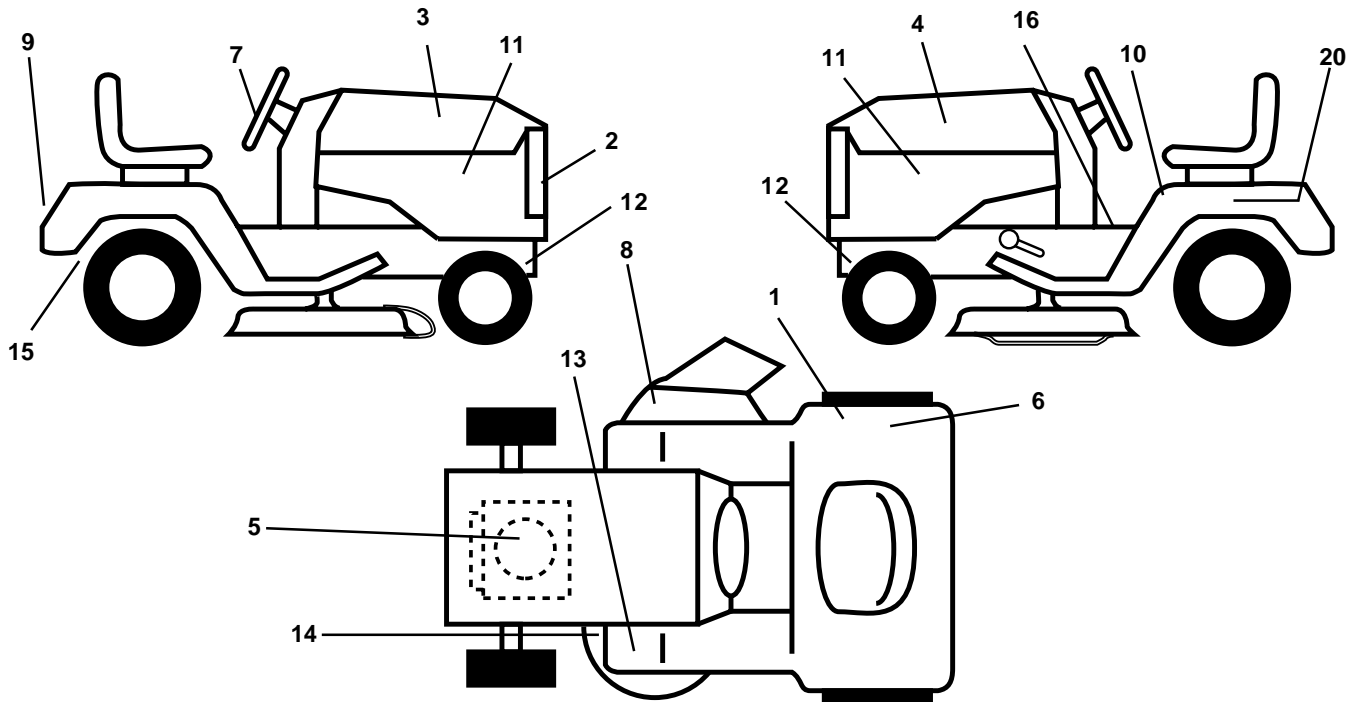

REPAIR PARTS

TRACTOR - MODEL NO. LT13 (J81342E), PRODUCT NO. 954 13 00-35

DECALS

KEY NO.	PART NO.	DESCRIPTION	KEY NO.	PART NO.	DESCRIPTION
1	532126187	Decal 100 DBA	12	532159736	Decal Chassis Hot Muffler
2	532152262	Decal Grille	13	532159737	Decal Brake/Clutch Symbol LT
3	532170598	Decal Hood RH	14	532160396	Decal V-Belt Schematic
4	532170599	Decal Hood LH	15	532162598	Decal Drawbar Load Limit
5	532170848	Decal HP Engine	16	532140837	Decal Saddle Brake Parking
6	532145437	Decal Europe Stand CE	20	532145005	Decal Bat Dan/Psn
7	532170565	Decal, Ins. Strg Whl.	--	532171284	Pad Footrest LH STLT
8	532145494	Decal Mower Cutfinger	--	532171285	Pad Footrest RH STLT
9	532141761	Decal Fender Jonsered	--	532138311	Decal Handle Lift Height Adjust
10	532145498	Decal Read Owner's Manual Syms.	--	532171913	Manual Operator's (Euro.)
11	532162927	Decal Hood Insert B&S White	--	532171914	Manual Operator's (Scan.)