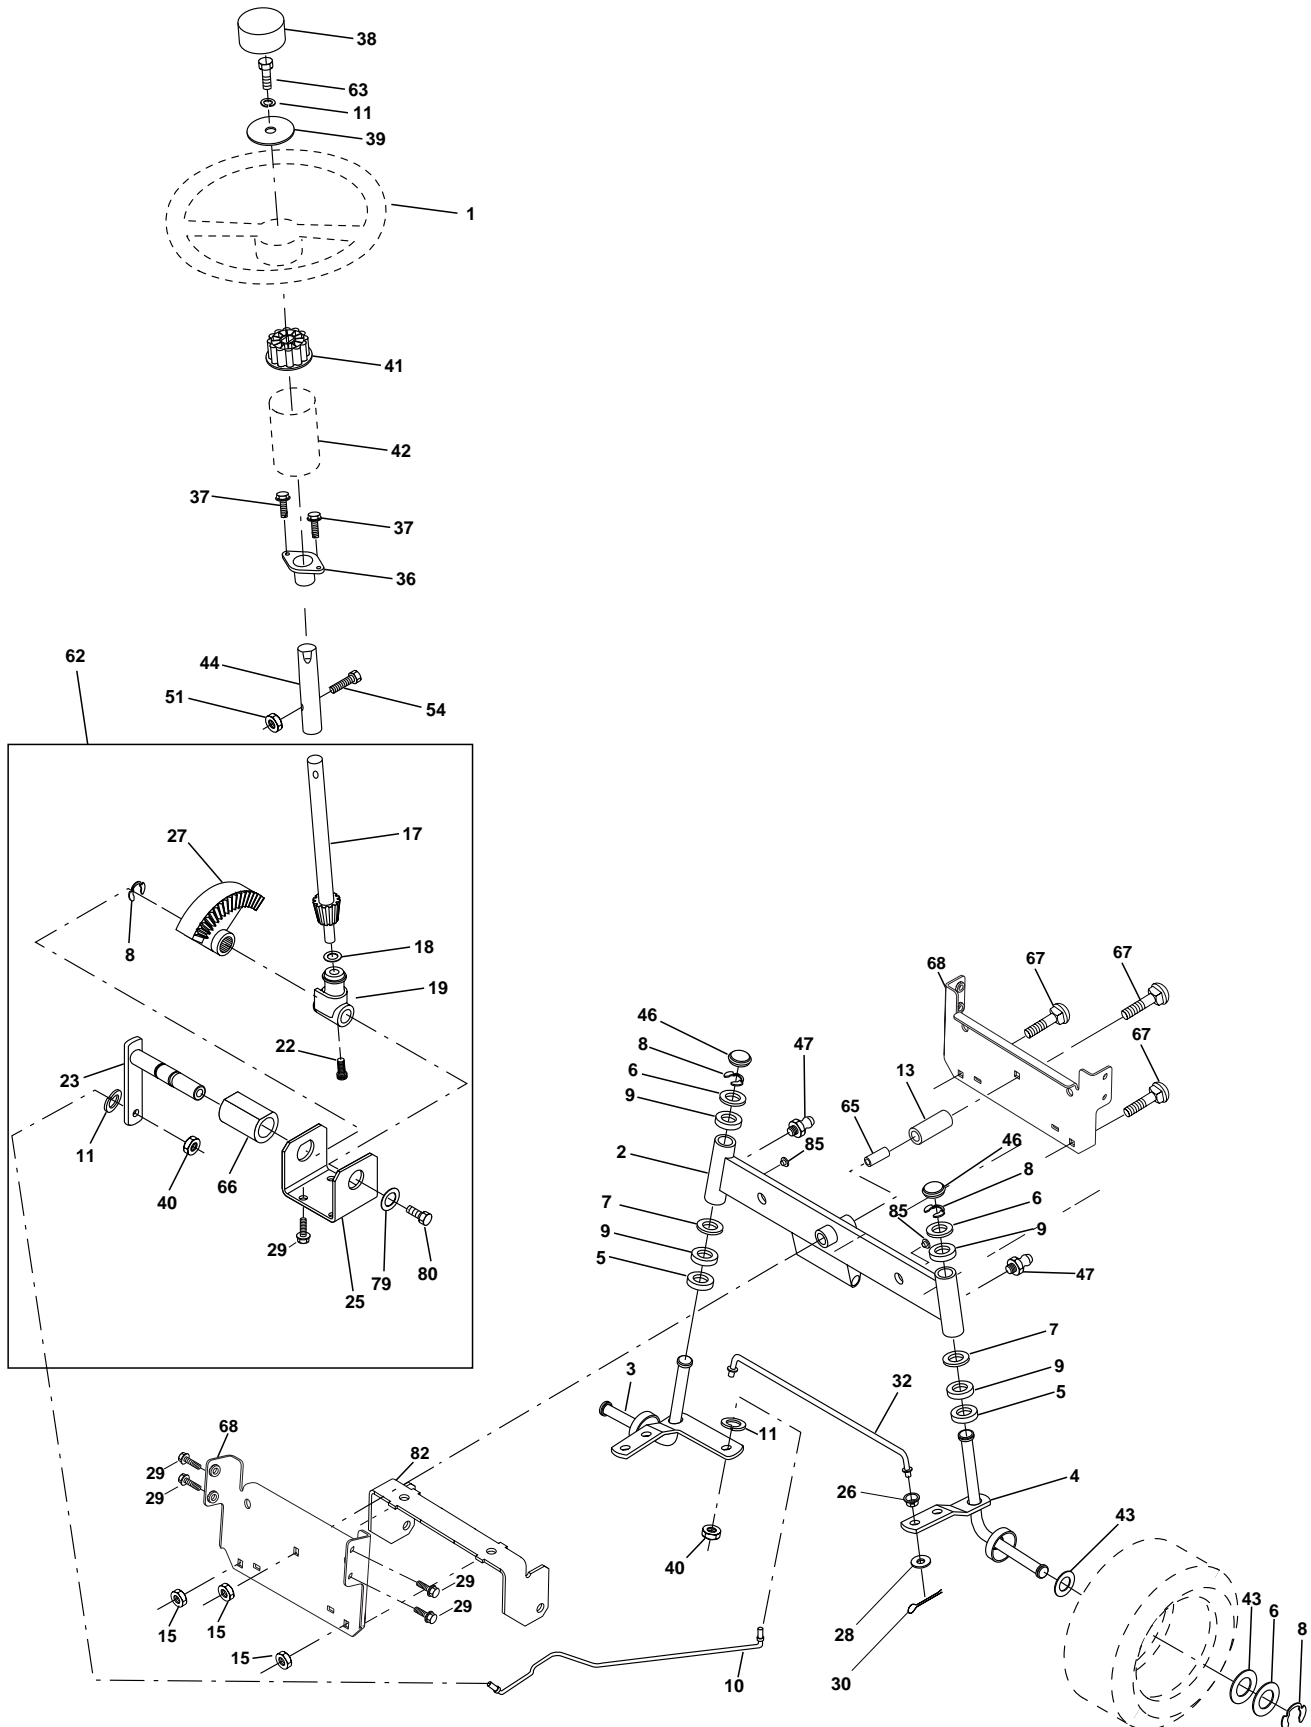

REPAIR PARTS

TRACTOR - MODEL NO. LT13 (J81342E), PRODUCT NO. 954 13 00-35

STEERING ASSEMBLY

REPAIR PARTS

TRACTOR - MODEL NO. LT13 (J81342E), PRODUCT NO. 954 13 00-35

STEERING ASSEMBLY

KEY NO.	PART NO.	DESCRIPTION
1	532172092	Wheel Steering
2	532154427	Axle Asm STMP Dropped STL
3	532169840	Spindle Asm LH
4	532169839	Spindle Asm RH
5	532124931	Bearing Race Thrust Harden
6	532121748	Washer 25/32 X 1-5/8 X 16 Ga
7	819272016	Washer 27/32 X 1-1/4 X 16 Ga
8	812000029	Ring Klip #t5304-75
9	532124937	Bearing Col Strg Blk
10	532169832	Link Drag
11	810040600	Washer Lock Hvy Hlcl Spr 3/8
13	532136518	Bearing Axle STL/GT
15	532145212	Nut Hexflange Lock
17	532156546	Shaft Asm Strg
18	532057079	Washer Thrust 515x 750x 033
19	532160395	Support Shaft
22	532165857	Screw Hex Wsh hd Torx
23	532165851	Shaft Asm Pittman
25	532154406	Bracket Steering
26	532126847	Bushing Link Drag Blk LR
27	532136874	Gear Sector
28	819131416	Washer 13/32 X 7/8 X 16 Ga
29	817060612	Screw 3/8-16x3/4 SMGML
30	876020412	Pin Cotter 1/8 X 3/4 Cad
32	532130465	Rod Tie Wire Form 19 75 Mech
36	532155099	Bushing Strg
37	532152927	Screw
38	532172093	Insert Cap Strg Wh
39	819132411	Washer 13/32 X 2-3/8 X 8 Ga
40	532124701	Lock nut
41	532159945	Adaptor Wheel Strg
42	532169633	Boot Steering Shaft
43	532121749	Washer 25/32 X 1 1/4 X 16 Ga
44	532153720	Extension Steering Shaft LR/LT
46	532121232	Cap Spindle Fr Top Blk
47	532124836	Fitting Grease
51	873800500	Nut Lock Hex w/Ins 5/16-18
54	874780520	Bolt Fin Hex 5/16-18 Unc x 1-1/4
62	532167902	Kit, Steering Assembly Svc
63	874780616	Bolt Fin Hex 3/8-16unc x 1 Gr. 5
65	532160367	Spacer Axle
66	532154404	Bearing Arm Pittman
67	872110618	Bolt RDHD SQNK 3/8-16 x 2-1/4
68	532169827	Axle, Brace
79	819132012	Washer 13/32 x 1-1/4 x 12 Ga
80	874950612	Bolt Hex Nylon 3/8-16 x 3/4
82	532169835	Bracket Susp Chassis Front
85	532133835	Fastner Christmas Tree

NOTE: All component dimensions given in U.S. inches.
1 inch = 25.4 mm.