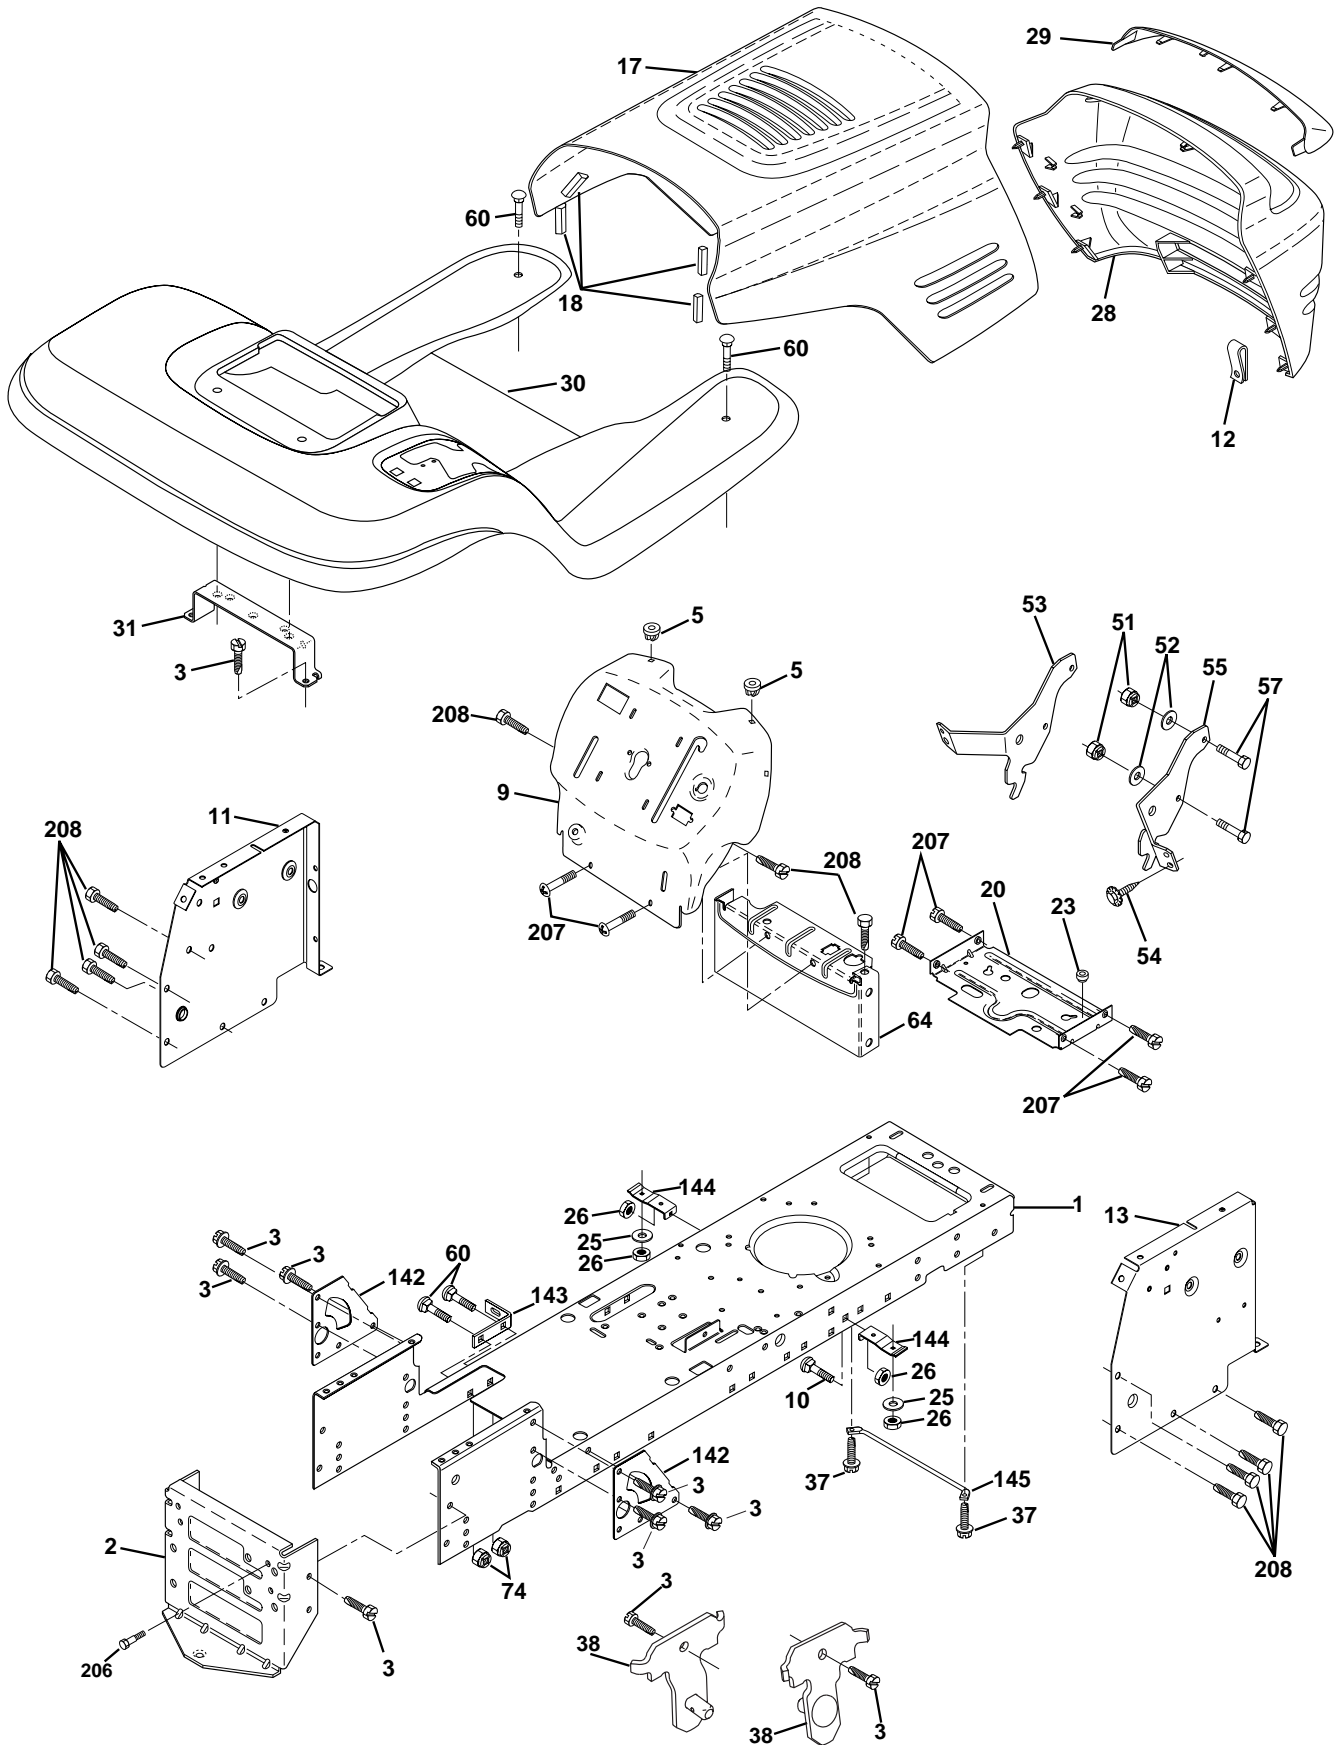

REPAIR PARTS

TRACTOR - MODEL NO. LT13 (J81342E), PRODUCT NO. 954 13 00-35

CHASSIS AND ENCLOSURES

REPAIR PARTS

TRACTOR - MODEL NO. LT13 (J81342E), PRODUCT NO. 954 13 00-35 CHASSIS AND ENCLOSURES

KEY NO.	PART NO.	DESCRIPTION
1	532169830	Chassis Weldment
2	532169061	Drawbar
3	817060612	Screw 3/8-16 x .75 SMGML
5	532155272	Bumper Hood/Dash
9	532172151	Dash P/L
10	872140608	Bolt Carriage 3/8-16 x 1
11	532155927	Panel Dash Lh
12	532145660	Clip Tinnerman Grille P/L
13	532169118	Panel Dash Rh
14	817490608	Screw Thdrol 3/8-16x1/2 Ty-tt
17	532150760	Hood LT/PL with Louvers
18	532126938	Bumper Hood
20	532156437	Plate Mtg Battery Fuel Tank Fr
23	532124028	Bushing
25	819131312	Washer 13/32 X 13/16 X 12 Ga
26	873800600	Nut Lock Hex W/Ins 3/8-16 Unc
28	532172170	Grill/Lens Asm.
29	532166603	Lens LT/PL Grille Shark Plain
30	532172157	Fender Footrest
31	532139976	Bracket Support Fender
37	817490508	Screw Thdrol 6/16-18 x 1/2 TYT
38	532169834	Bracket, Asm. Pivot
51	873800400	Nut Lock Hex W/Ins 1/4-20
52	819091416	Washer 9/32 x 7/8 x 16 Ga.
53	532145201	Bracket Pnt. Pickoff LH
54	532161464	Screw Hex Wshd 8-18 x 7/8
55	532145202	Bracket Grille Pickoff RH
57	874780412	Bolt Hex 1/4-20 x 3/4
60	872140606	Bolt Rdhd Sqnk 3/8-16unc x 3/4
64	532154798	Dash Lower STLT
74	873680600	Nut Crownlock 3/8-16 UNC
142	532165867	Plate Reinforcement STLT
143	532154966	Bracket Swaybar Chassis
144	532154207	Bracket Pnt Footrest STLT
145	532156524	Rod Pivot Chassis/Hood
207	817670508	Screw Thdrol 5/16-18 x 1/2
208	817670608	Screw Thdrol 3/8-16 x 1/2
--	532005479	Plug Button

NOTE: All component dimensions given in U.S. inches
1 inch = 25.4 mm