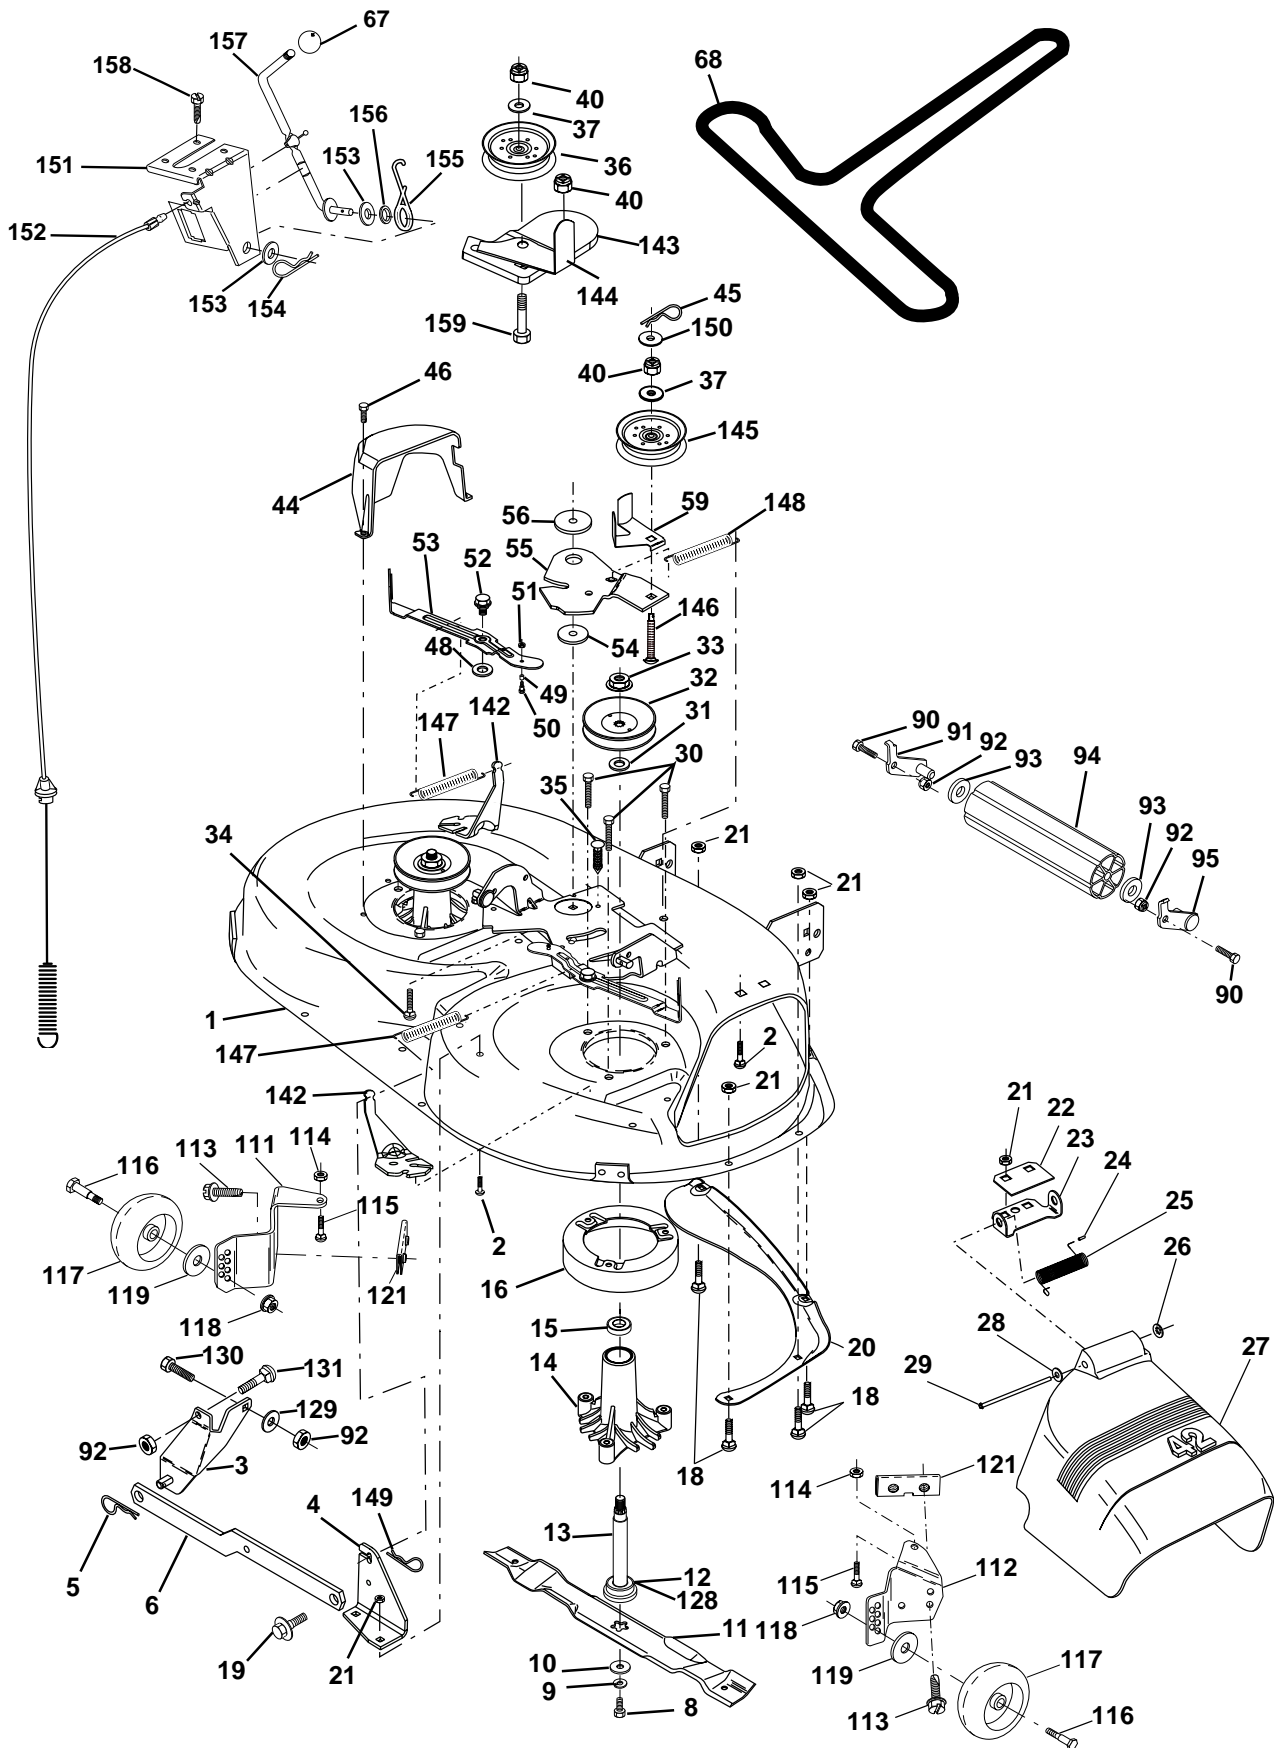

NOTE: All component dimensions given in U.S. inches.
1 inch = 25.4 mm.

REPAIR PARTS

TRACTOR - MODEL NO. LT13 (J81342E), PRODUCT NO. 954 13 00-35

ENGINE

KEY NO.	PART NO.	DESCRIPTION
1	532141359	Control Th/ch 20.22 LH Flag
2	817720410	Screw Hex Thd Cut 1/4-20x5/8 T
3	-----	Engine B&S Model No. 28R707 (Order parts from engine manufacturer)
4	532137348	Muffler
13	532165291	Gasket
14	813280324	Nipple Pipe 3/8 Npt X 3"
15	813200300	Elbow Std 90 Degree 3/8-18 Npt
16	811050600	Washer Lock Ext Tooth 3/8
23	532169837	Shield Brn/Dbr Guard
29	532137180	Kit Spark Arrestor (Flat Scrn)
31	532161911	Tank Fuel Front 2 00
32	532140527	Cap Asm Fuel W/sym Vented
33	532123487	Clamp Hose Black
37	532137040	Line Fuel 20"
38	-----	Plug Oil Drain (Order From Engine Manufacturer)
40	532124028	Bushing Snap Nyl Blk Fuel Line
44	817490412	Screw Hexwsh Thdrol 1/4-20x3/4
45	817060612	Screw 3/8-16 x .75 SMGML
46	819091416	Washer 9/32 X 7/8 X 16 Ga
62	810040500	Washer Lock Hvy Hlcl Spr 5/16
66	532127951	Stop Throttle 3000 RPM
72	871070510	Screw Hexhd Cap 5/16-18 x 5/8
78	817060620	Screw 3/8-16 x 1-1/4 SMGML
81	532128861	Nut Flange 1/4-20 Starter Nut

WHEELS & TIRES

KEY NO.	PART NO.	DESCRIPTION
1	532059192	Cap Valve Tire
2	532065139	Stem Valve
3	532106222	Tire F Ts 15 X 6 0 - 6 Service
4	532059904	Tube Front (Service Item Only)
5	532138336	Rim Asm 6"front Silver Service
6	532124957	Fitting Grease (Front Wheel Only)
7	532124959	Bearing Flange (Front Wheel Only)
8	532138337	Rim Asm 8"rear Silver Service
9	532106268	Tire R Ts 18x9 5-8 C Service
10	532124926	Tube Rear (Service Item Only)
11	532104757	Cap Axle Blk 1 50 X 1 00
--	532144334	Sealant, Tire (10 oz. Tube)

NOTE: All component dimensions given in U.S. inches
1 inch = 25.4 mm

REPAIR PARTS

TRACTOR - MODEL NO. LT13 (J81342E), PRODUCT NO. 954 13 00-35

MOWER DECK

REPAIR PARTS

TRACTOR - MODEL NO. LT13 (J81342E), PRODUCT NO. 954 13 00-35