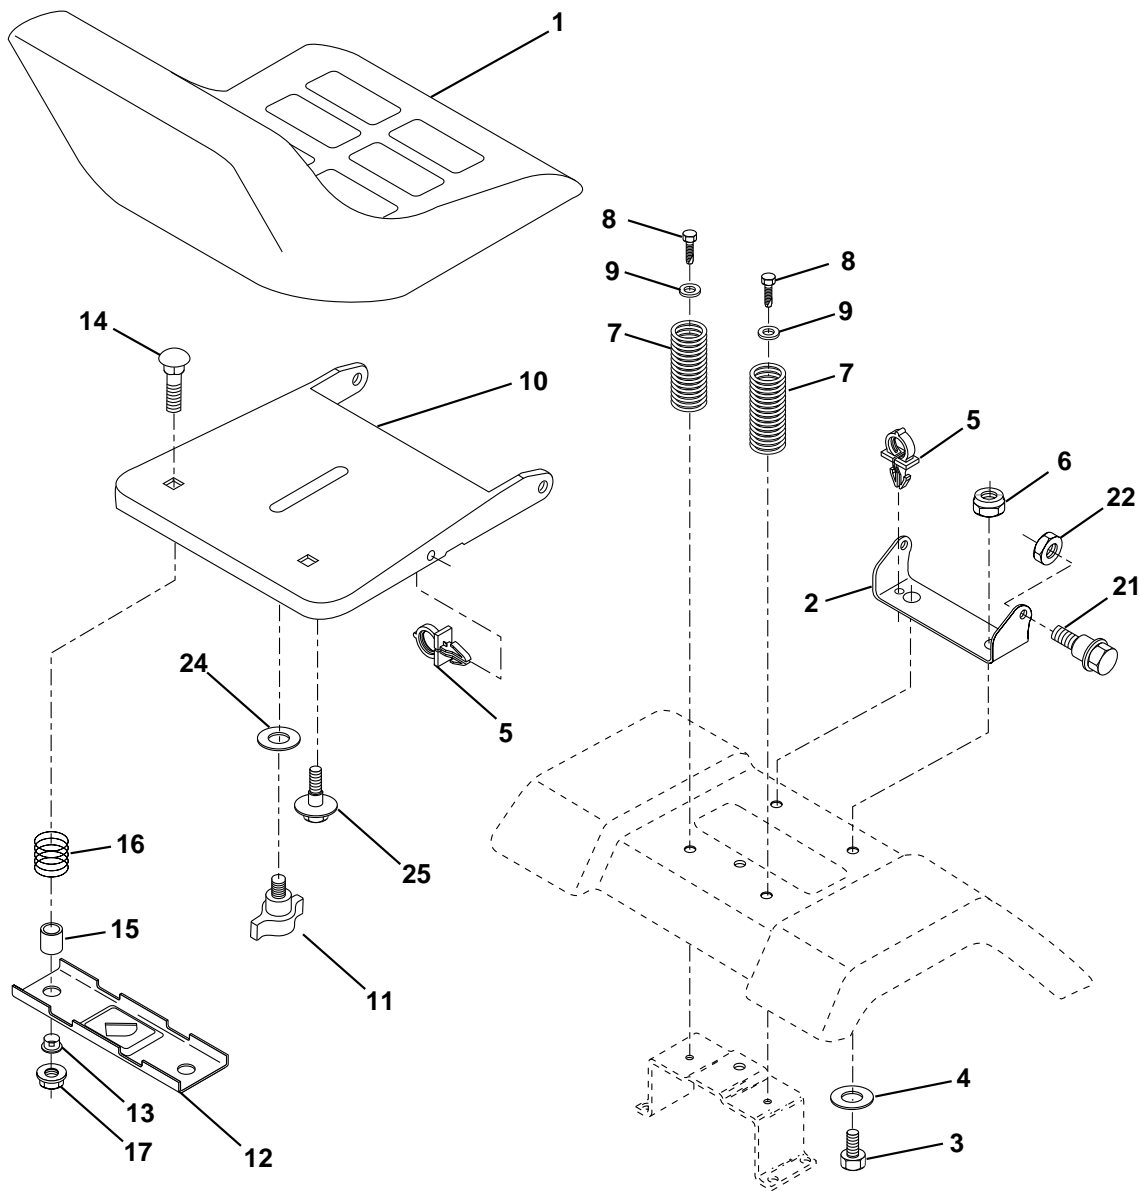

NOTE: All component dimensions given in U.S. inches.
1 inch = 25.4 mm.

REPAIR PARTS

TRACTOR - MODEL NO. LT13 (J81342E), PRODUCT NO. 954 13 00-35

ENGINE

KEY NO.	PART NO.	DESCRIPTION
1	532141359	Control Th/ch 20.22 LH Flag
2	817720410	Screw Hex Thd Cut 1/4-20x5/8 T
3	-----	Engine B&S Model No. 28R707 (Order parts from engine manufacturer)
4	532137348	Muffler
13	532165291	Gasket
14	813280324	Nipple Pipe 3/8 Npt X 3"
15	813200300	Elbow Std 90 Degree 3/8-18 Npt
16	811050600	Washer Lock Ext Tooth 3/8
23	532169837	Shield Brn/Dbr Guard
29	532137180	Kit Spark Arrestor (Flat Scrn)
31	532161911	Tank Fuel Front 2 00
32	532140527	Cap Asm Fuel W/sym Vented
33	532123487	Clamp Hose Black
37	532137040	Line Fuel 20"
38	-----	Plug Oil Drain (Order From Engine Manufacturer)
40	532124028	Bushing Snap Nyl Blk Fuel Line
44	817490412	Screw Hexwsh Thdrol 1/4-20x3/4
45	817060612	Screw 3/8-16 x .75 SMGML
46	819091416	Washer 9/32 X 7/8 X 16 Ga
62	810040500	Washer Lock Hvy Hlcl Spr 5/16
66	532127951	Stop Throttle 3000 RPM
72	871070510	Screw Hexhd Cap 5/16-18 x 5/8
78	817060620	Screw 3/8-16 x 1-1/4 SMGML
81	532128861	Nut Flange 1/4-20 Starter Nut

NOTE: All component dimensions given in U.S. inches
1 inch = 25.4 mm

REPAIR PARTS

TRACTOR - MODEL NO. LT13 (J81342E), PRODUCT NO. 954 13 00-35

SEAT ASSEMBLY

KEY NO.	PART NO.	DESCRIPTION
1	532140117	Seat
2	532140551	Bracket Pivot Seat 8 720
3	871110616	Bolt Fin Hex 3/8-16 Unc x 1
4	819131610	Washer 13/32 X 1 X 10 Ga
5	532145006	Clip Push-In
6	873800600	Nut Hex w/Ins. 3/8-16 Unc
7	532124181	Spring Seat Cprsn 2 250 Blk Zi
8	817000616	Screw 3/8-16 x 1.5 SMGML
9	819131614	Washer 13/32 X 1 X 14 Ga.
10	532155925	Pan Seat
11	532166369	Knob Seat