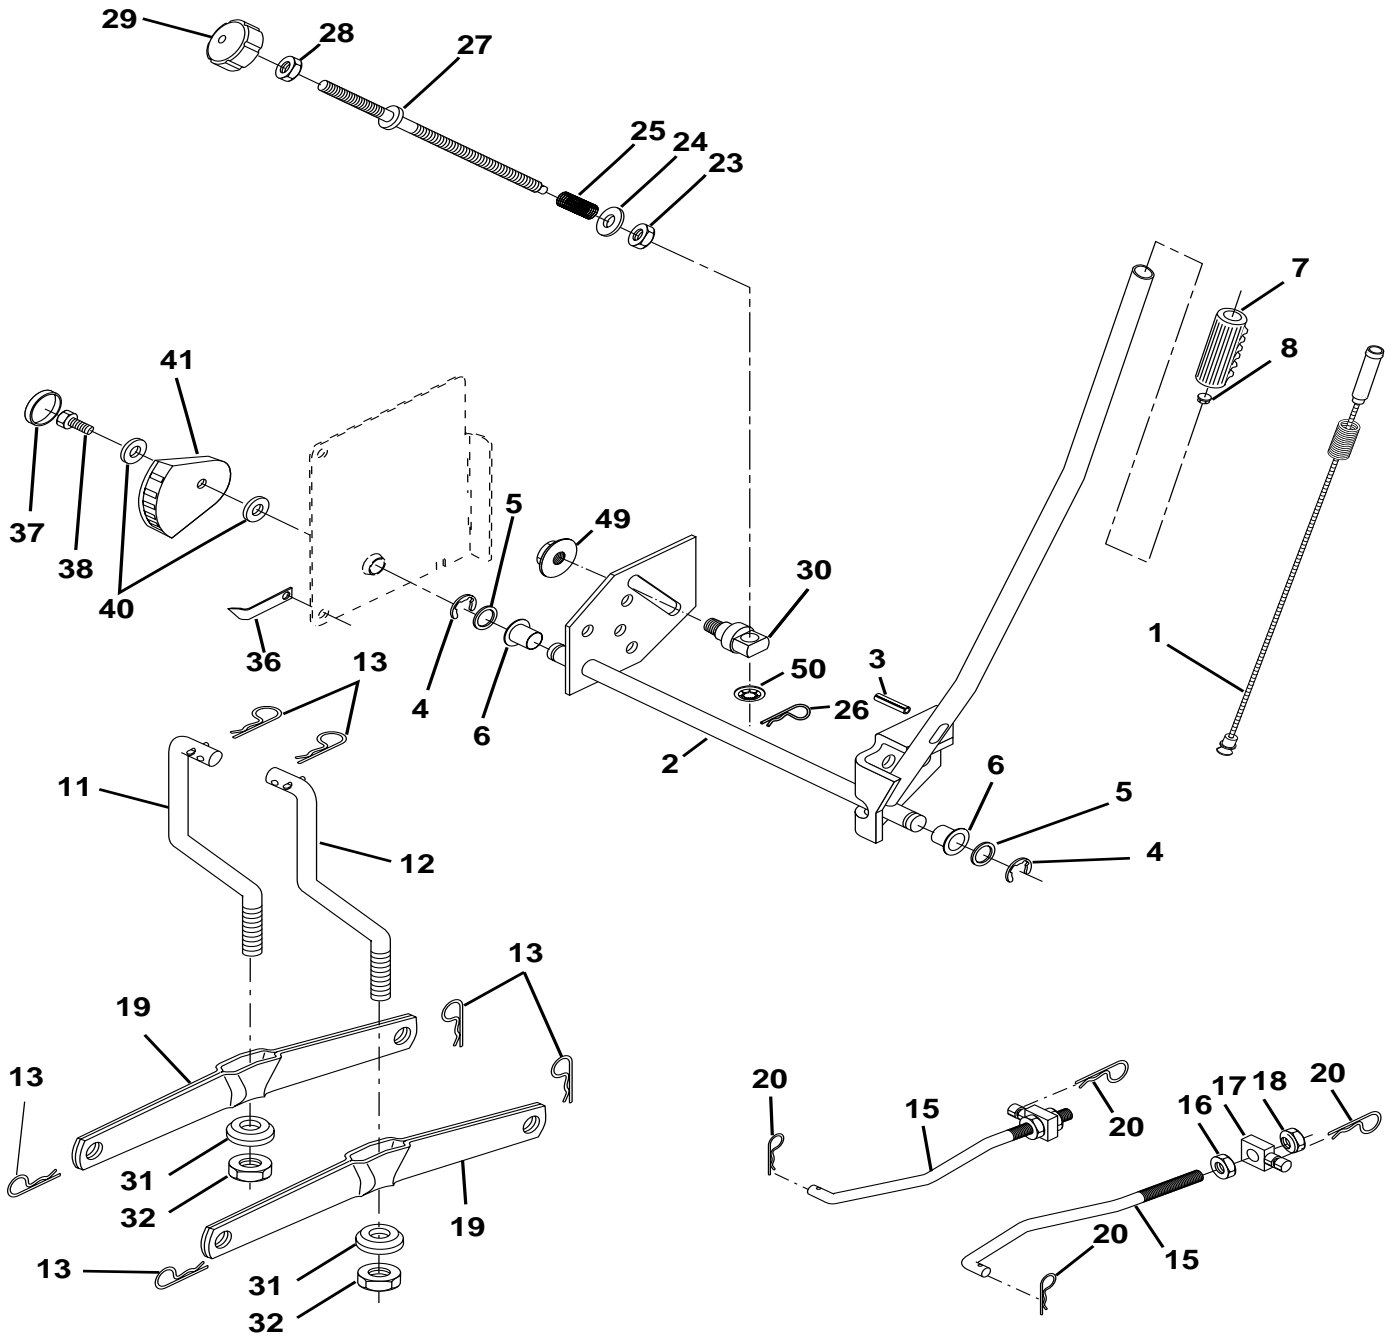

NOTE: All component dimensions given in U.S. inches
1 inch = 25.4 mm

REPAIR PARTS

TRACTOR - MODEL NO. LT13 (J81342E), PRODUCT NO. 954 13 00-35

MOWER LIFT

REPAIR PARTS

TRACTOR - MODEL NO. LT13 (J81342E), PRODUCT NO. 954 13 00-35